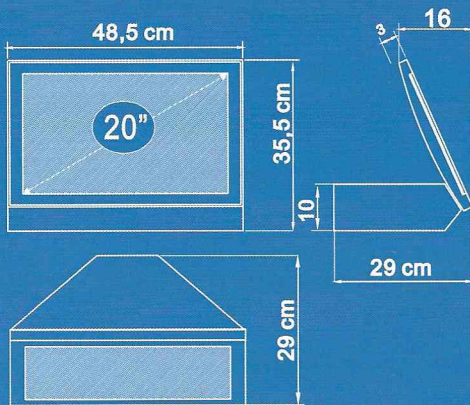

Medidas / Measures:

Technical Features

- Portable computer all in one with capacitive Touch Screen led 20".
- Possibility of adaptation to any type or format of table.
- Viewing of the ball extracted in streaming.
- DVB-T with multiple TV channels.
- Different screens of the game and tickets in play.
- 90 numbers board, digitalized ball, up to 8 tickets close to the prize in screen.
- Installation on desktop via Ethernet or Wifi.
- Up to 32 selectable languages.
- Possibility of flash games and internet browsing during the game: Facebook, Weather, news,...
- Compatibility with all types of equipments.